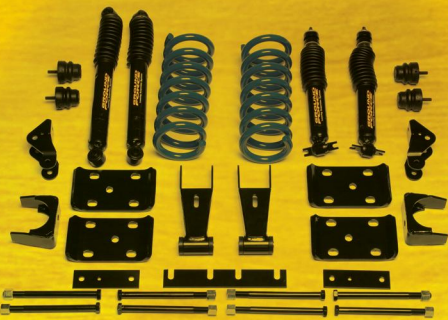

GROUND FORCE

LOWERING SUSPENSION SYSTEMS

NEW

Complete Lowering Kits & Components

COMPLETE TUNED LOWERING KIT
EXCLUSIVELY FOR THE 2006-08 DODGE RAM 1500

Kit #9859

Fits: 2006-08 Dodge Ram 1500 2wd Quad Cab

Kit Includes: Front performance coils, front / rear shocks, rear patented flip kit, new cell foam bump stops, driveline hardware. Aligns to factory specifications. The only complete tuned bolt-on system on the market.

2.5" Front Drop - 4.3" Rear Drop

www.groundforce.com
1-800-522-1511

Engineered
from the
**Ground
Up!**